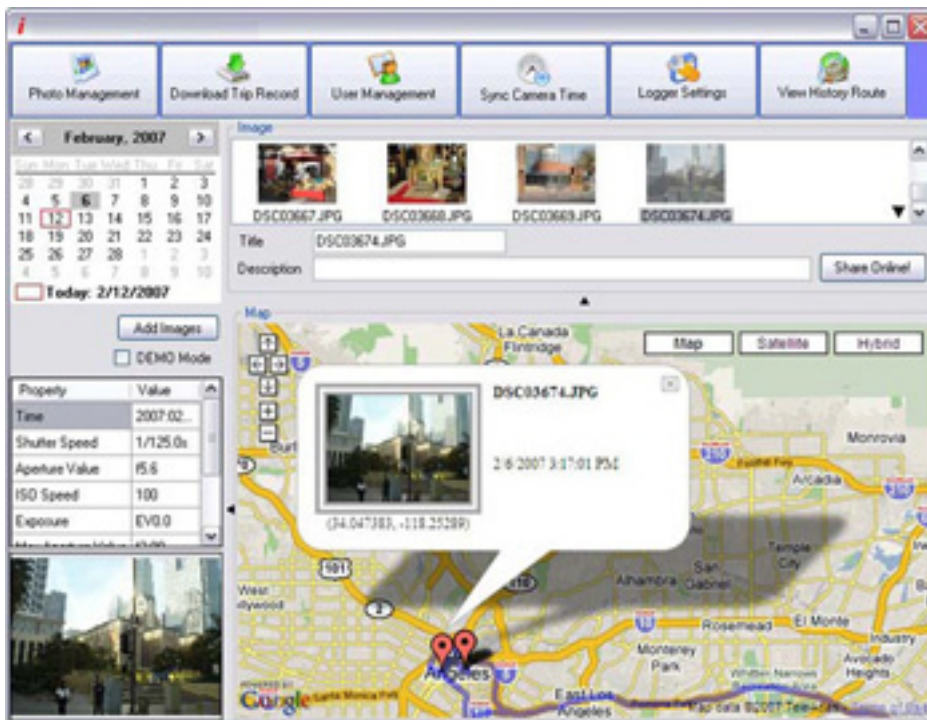

Up to 250.000 waypoints and camera snapshots proof your adventure and route.

The latest Mountain Bike Trip was great. Especially the last parts, nobody believes you. But now you proof all the way with the TrackCam, who stores up to 250.000 waypoints or your journey and shows it on a map or server - as you like. These are great memories, also with the pictures you can show and connect.

A Digital camera can be connected to the tracker to make the pictures.

The Catcorner TrackCam is perfect for relaxed memories of your latest holidays or outdoor adventures.

Some technical details:

- Mapping-Software incl. map included in the shipment
- GPS-Logger can be connected to Digital Camera
- Connects pictures and places
- No monthly fees
- 16-channel tracking
- With a AA-Battery up to 25 hours operation
- Supports NMEA-0183 with 38400bps
- Up to 250.000 files can be stored
- Tracking Cycle adjustable

Vibrationalarm for Energyalerts

3 LED Show GPS- and Energiestatus

Size: 73x33x31mm

Weight: 67g incl. Battery

Compatible to all common Windows versions

Compatible to all common Digital Cameras

Online-Mapping via Internet is possible